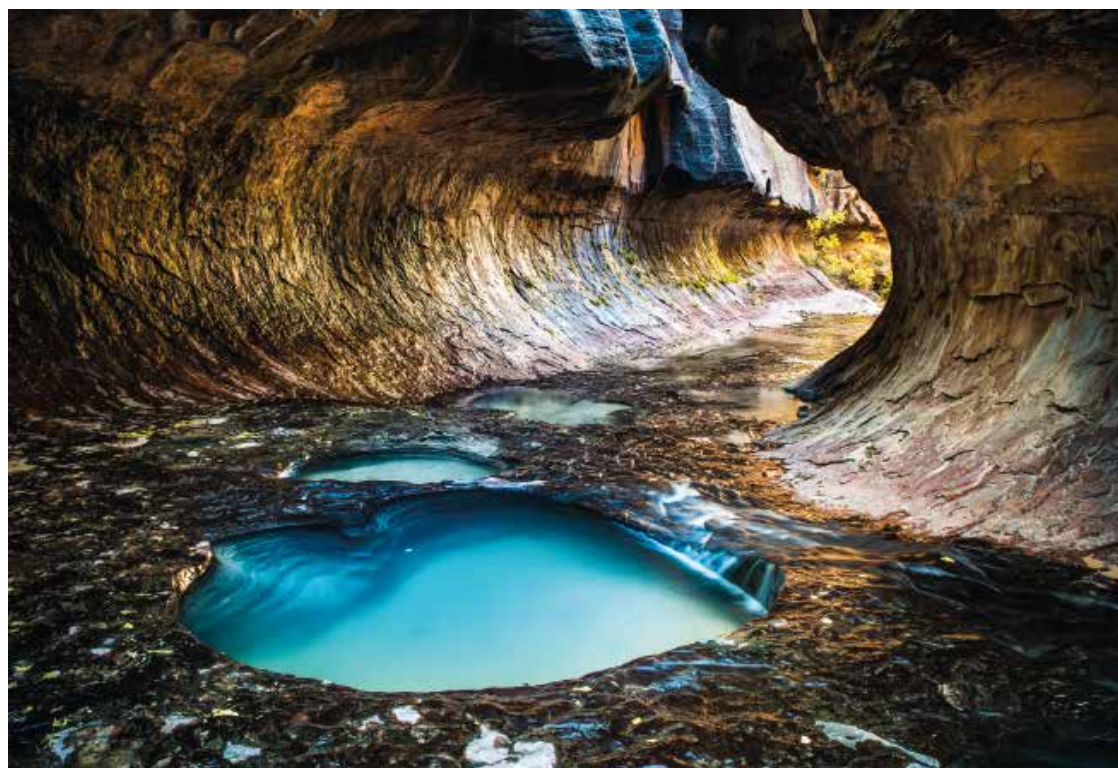

Alaska Airlines

Showcase 2014

Winners of our annual
reader photo contest

3rd

**Trent Hightower
Hood River, Oregon**

A windsurfer goes inverted in the Columbia River Gorge.

PRIZE: Two coach-class tickets to any destination served by Alaska Airlines in the continental United States or Canada.

2nd

**Eric Lew
San Francisco, California**

Quiet pools glow in a canyon of Utah's Zion National Park.

PRIZE: Two coach-class tickets to any destination served by Alaska Airlines, including Alaska, the Lower 48 states, Canada, Mexico and Hawai'i.

Anh Doan
San Jose, California

Dusk descends on a serene Pacific inlet near Davenport, California.

SHOWCASE 2014
FINALISTS

Khanh Tran
Portland, Oregon

A northern pygmy owl perches atop a mullein stalk during a winter snowfall near Chesaw, Washington.

Sheryl Loesch
Winter Garden, Florida

A Maui sunset illuminates a lone tree at water's edge.